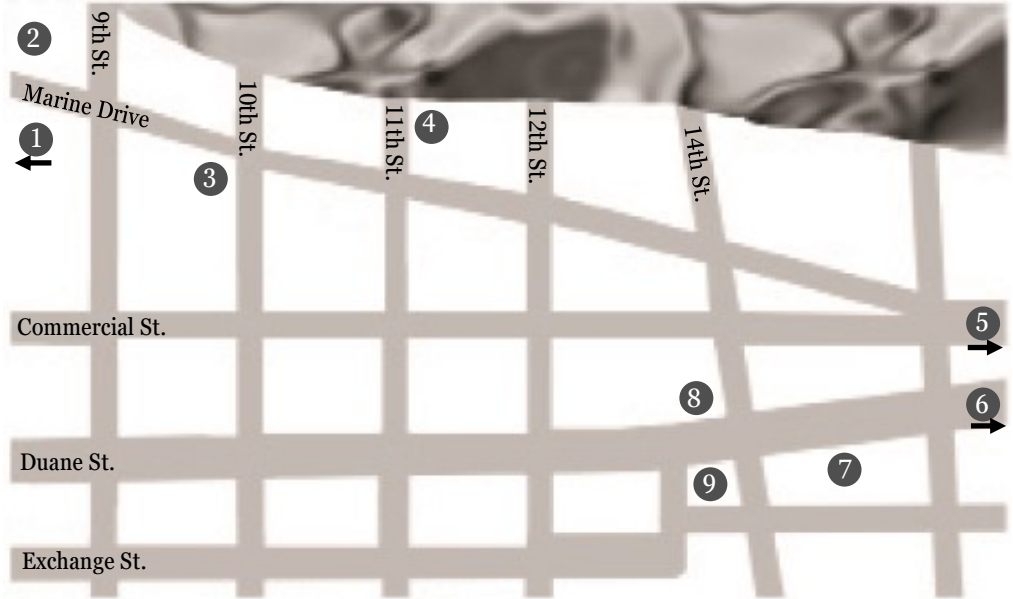

Sept 15-30

PacificNorthwestBrewCup.com

Participating Establishments:

Astoria Brewing Company†
144 11th Street ④

Buoy Beer Company*†
1 8th Street ②

Merry Time Bar & Grill*†
995 Marine Drive ③

The Triangle Tavern*†
222 West Marine Drive ①

Astoria Moose Lodge 408†
420 17th Street ⑥

Fort George Brewery*
1483 Duane Street ⑦

Reach Break Brewing*
1343 Duane Street ⑨

Bridge & Tunnel Bottleshop & Taproom†
1390 Duane Street ⑧

Hondo's Brewery & Public House*†
2703 Marine Drive ⑤

Reveille Ciderworks*
1343 Duane Street ⑨

†Denotes a glassware location pick-up location; Additionally the Visitors Ctr at 111 W Marine Drive
*Denotes takeaway take-away crowlers/bottles available

Pacific Northwest Brew Cup Bingo!

Drink Beer, Explore Cool Places, Earn a 2020 Brew Cup Glass!

How to Play:
Try beers listed on the card.

Ask to have your beers marked off at each establishment.

Once you have a bingo, you earn the 2020 Brew Cup glass!