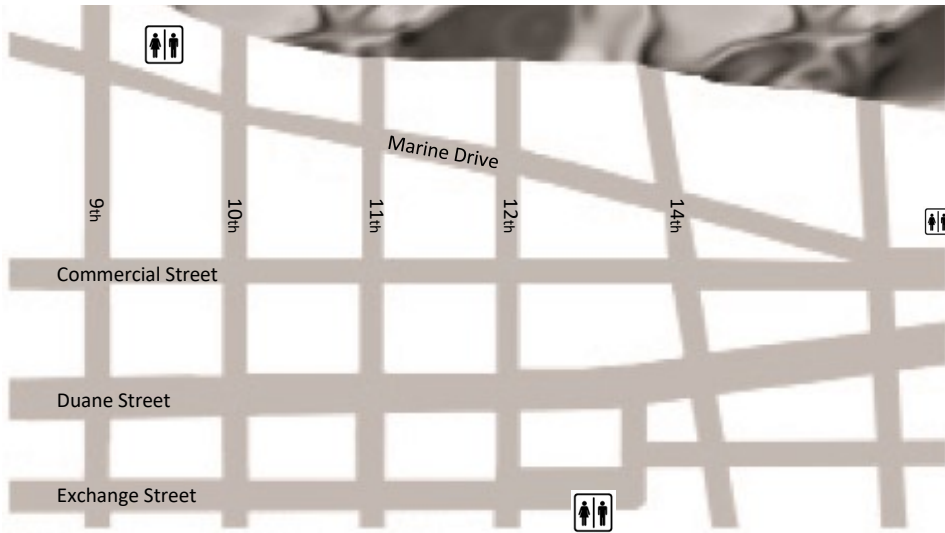

Downtown Astoria Public Restrooms

Restrooms are available to the public at the Astoria Transit Center (10th & Marine), and in facilities at on Exchange near 13th, and in the park at 15th and Marine Drive.