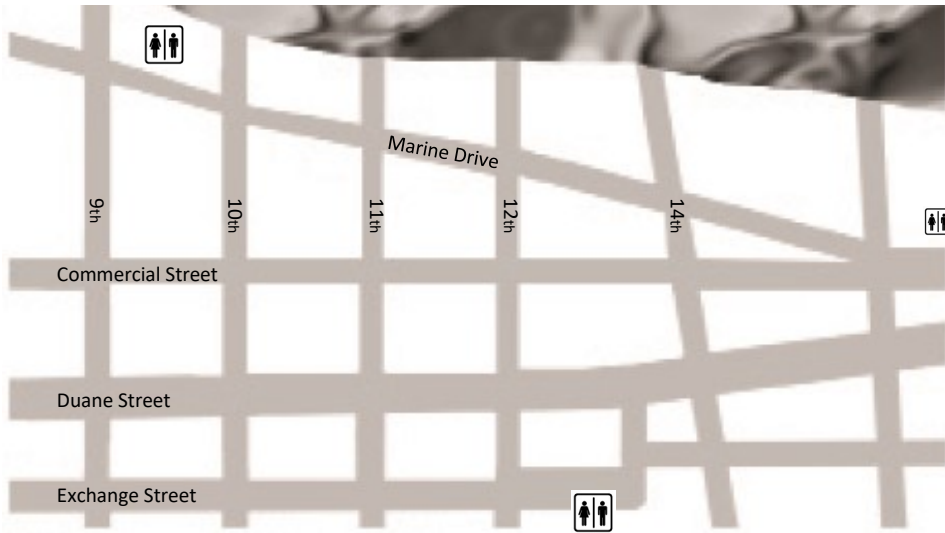

Downtown Astoria Public Restrooms

Restrooms are available to the public at the Astoria Transit Center (10th & Marine), and in facilities at on Exchange near 13th, and in the park at 15th and Marine Drive.