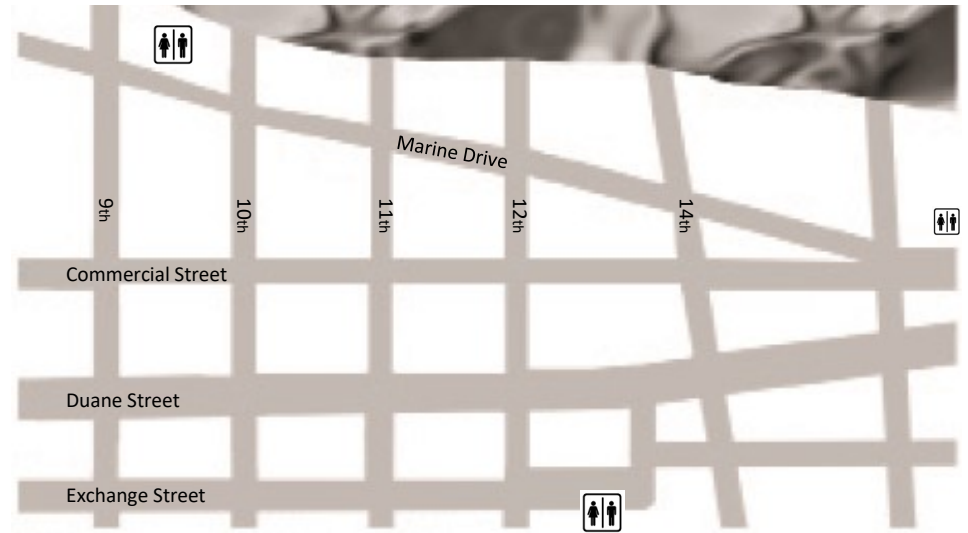

Downtown Astoria Public Restrooms

Restrooms are available to the public at the Astoria Transit Center (10th & Marine), and in facilities at on Exchange near 13th, and in the park at 15th and Marine Drive.