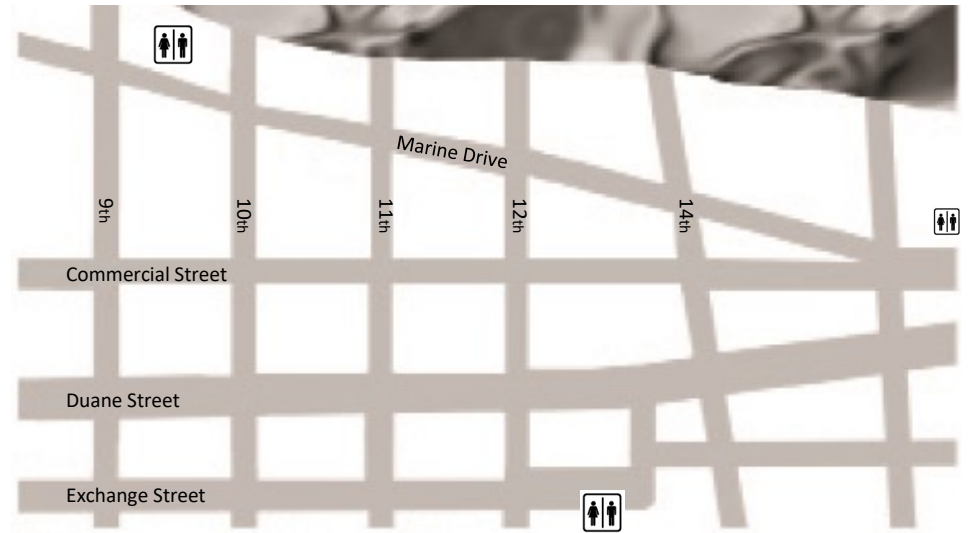

Downtown Astoria Public Restrooms

Restrooms are available to the public at the Astoria Transit Center (10th & Marine), and in facilities at on Exchange near 13th, and in the park at 15th and Marine Drive.