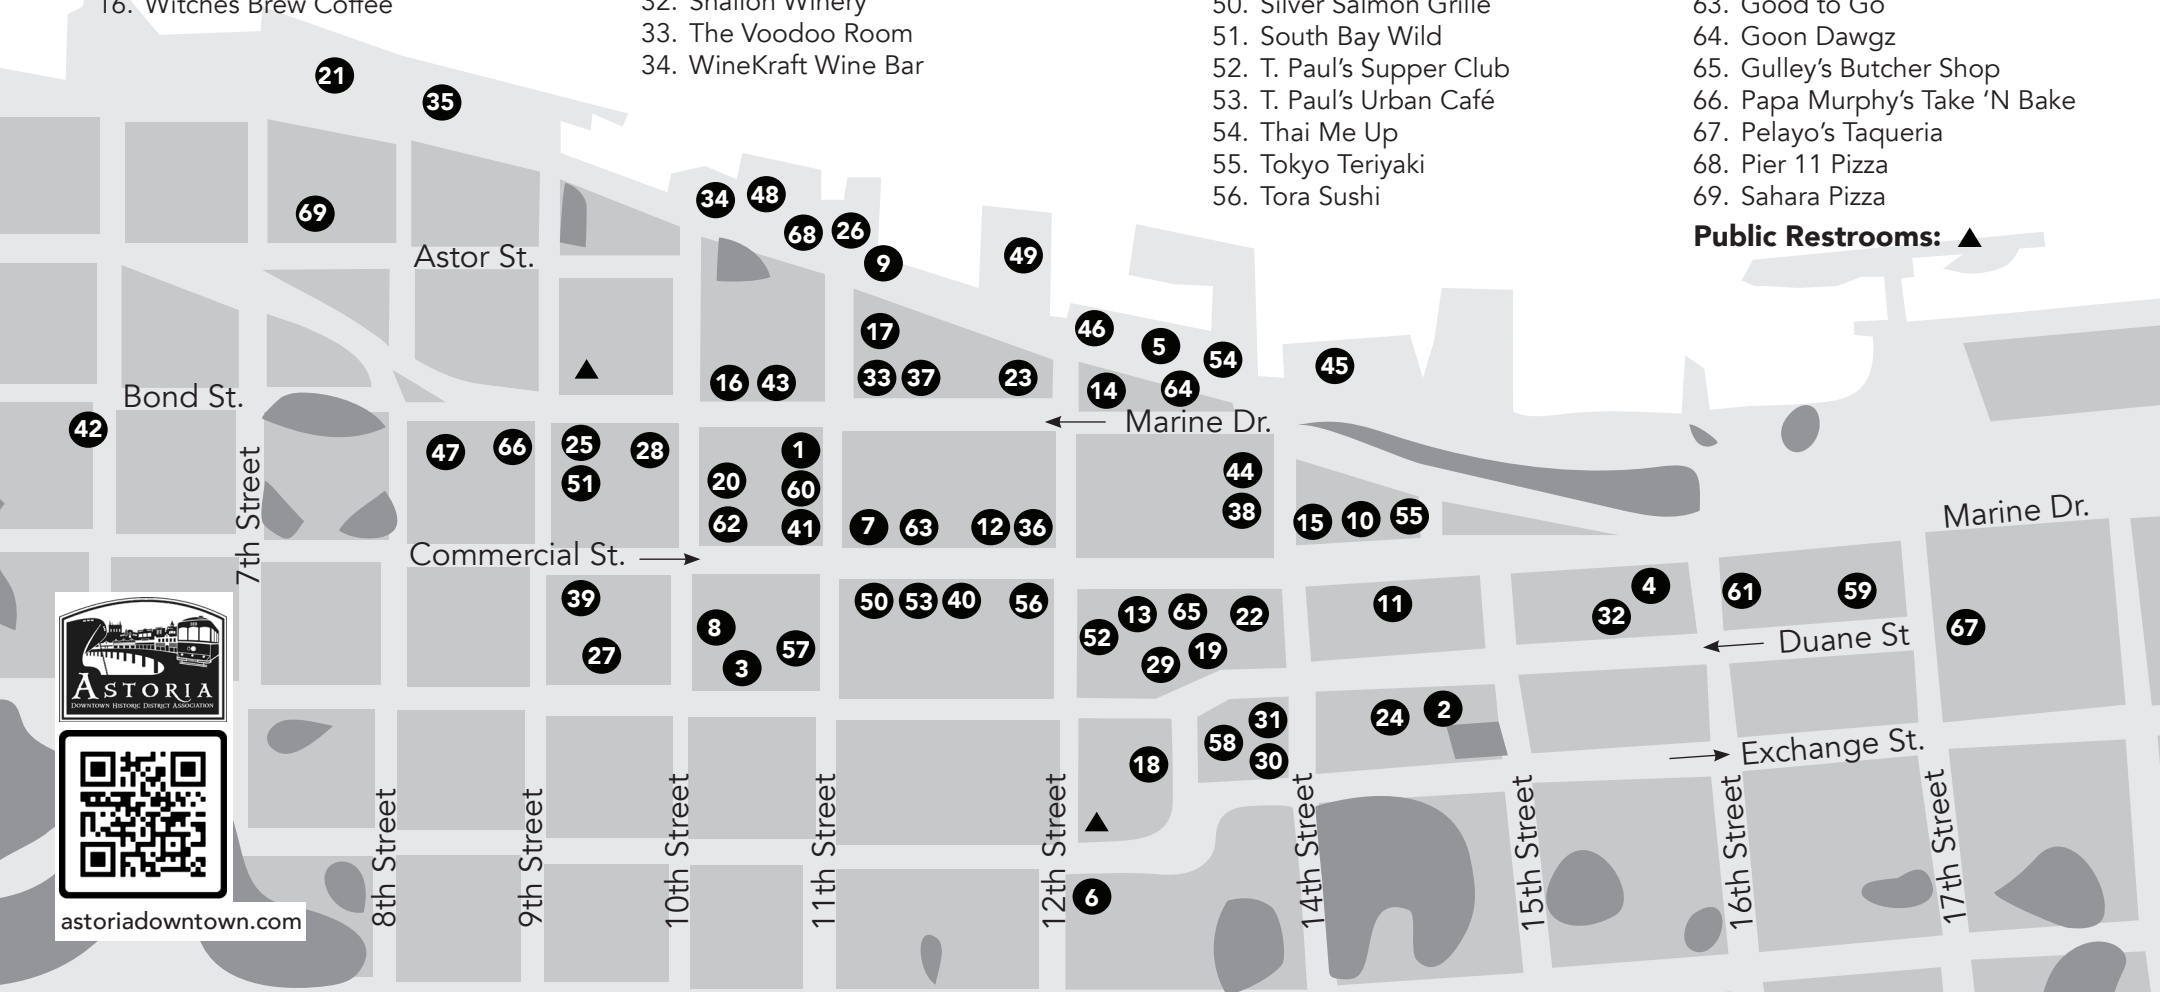

DINE-IN

35. Bowline Hotel / The Knot
36. Carruthers Restaurant
37. Columbian Café
38. Curry & Coco Thai Eatery
39. Drina Daisy Bosnian Restaurant
40. Fulio's Italian & Mediterranean
41. Gizmo's Arcade & Eatery
42. Golden Star Chinese
43. Himani South Indian Cuisine
44. Hurricane Ron's Seafood Bar
45. Mo's Seafood & Chowder
46. Nekst Event
47. Plaza Jalisco
48. Riverwalk Restaurant
49. The SEA Crabhouse
50. Silver Salmon Grille
51. South Bay Wild
52. T. Paul's Supper Club
53. T. Paul's Urban Café
54. Thai Me Up
55. Tokyo Teriyaki
56. Tora Sushi

TAKE OUT & FOOD CARTS

57. 11th & Duane Food Carts
  Coffee or Waffle
  Good Bowl
  Roll and Bowl
  Surf 2 Soul
  Sasquatch Sandwich Shop
  That Food Cart
58. 13th & Duane Food Carts
  CS Fishery
  Mai Tong Thai Food
  On Tots
59. Bowpicker Fish and Chips
60. Busu Astoria
61. Domino's Pizza
62. Gaetano's Market and Deli
63. Good to Go
64. Goon Dawgz
65. Gulley's Butcher Shop
66. Papa Murphy's Take 'N Bake
67. Pelayo's Taqueria
68. Pier 11 Pizza
69. Sahara Pizza

Public Restrooms: ▲

astoriadowntown.com